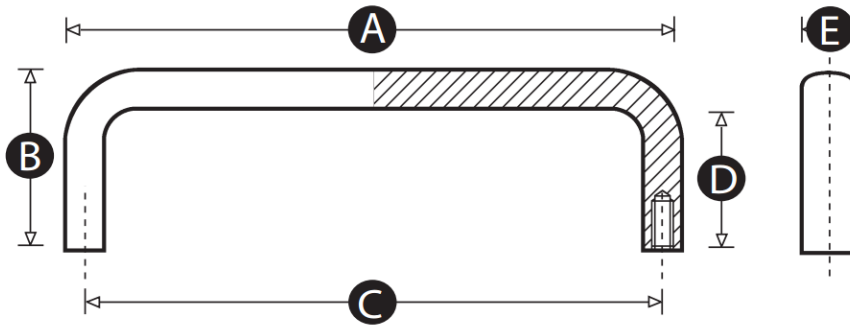

G14BH Matt Anodised Aluminium Bridge Handle

Features

- Matt anodised bridge handle
- Clean, modern design and profile
- Available in silver or black colour
- Machined threads for fixing with screws from below

Material

- Body: Matt anodized aluminium
- Thread: Machined thread

Part No.	A	B	C	D	E	Thread Size	Colour
G14BH-5424W	63	40	55	32	12	M5	Black
G14BH-5425P							Silver
G14BH-5426R	96		88				Black
G14BH-5427U							Silver
G14BH-5428X	108		100				Black
G14BH-5429P							Silver
G14BH-5430V	128		120				Black
G14BH-5431Y							Silver
G14BH-5432Q	188		180				Black
G14BH-5433T							Silver
G14BH-5434W	243	235	Black				
G14BH-5435P			Silver				